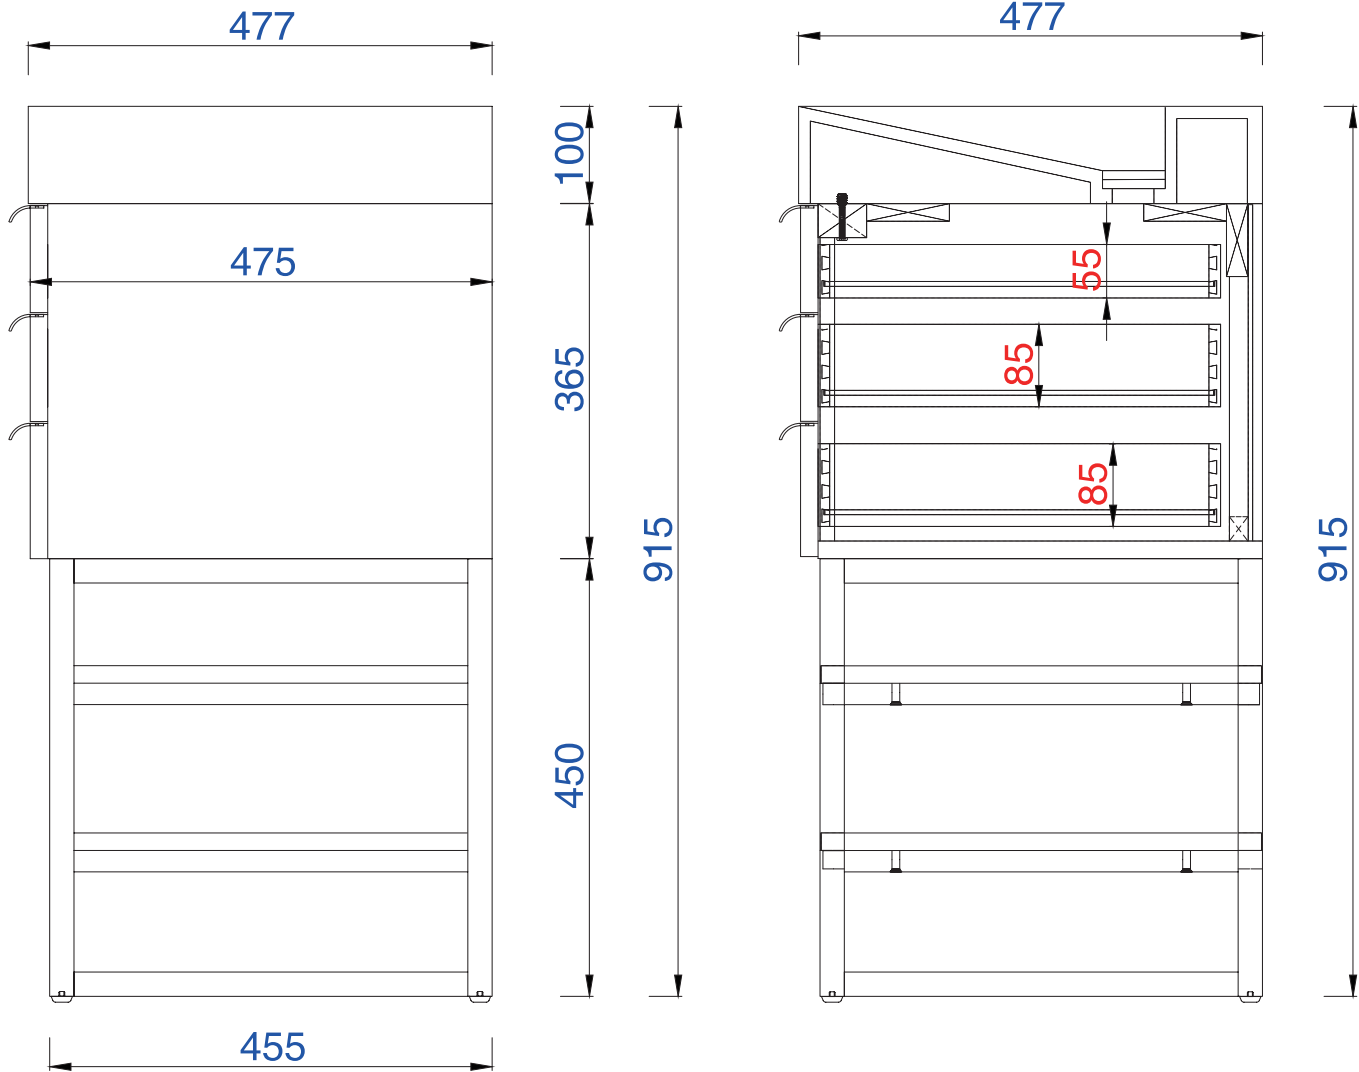

NOTE ONE: Countertop with integrated sink is shown on this cabinet

72"

Item Number:

- 388-V72-AGR-A
- 388-V72-CFO-A
- 388-V72-GW-A
- 388-V72-LTO-A

JAMES MARTIN

VANITIES™

Columbia 72" Cabinet

Diagrams with Dimensions
page 03 of 03

VANITIES™

Columbia 1829mm Cabinet

Diagrams with Dimensions
page 01 of 03

NOTE ONE: Countertop with integrated sink is shown on this cabinet
NOTE TWO: This vanity does not have a Backsplash

1829mm

Item Number:

- 388-V72-AGR-A
- 388-V72-CFO-A
- 388-V72-GW-A
- 388-V72-LTO-A

JAMES MARTIN

VANITIES™

Columbia 1829mm Cabinet

Diagrams with Dimensions
page 02 of 03

NOTE ONE: Countertop with integrated sink is shown on this cabinet

1829mm

Item Number:

- 388-V72-AGR-A
- 388-V72-CFO-A
- 388-V72-GW-A
- 388-V72-LTO-A

JAMES MARTIN

VANITIES™

Columbia 1829mm Cabinet

Diagrams with Dimensions
page 03 of 03

NOTE ONE: Countertop with integrated sink is shown on this cabinet
NOTE TWO: This vanity does not have a Backsplash