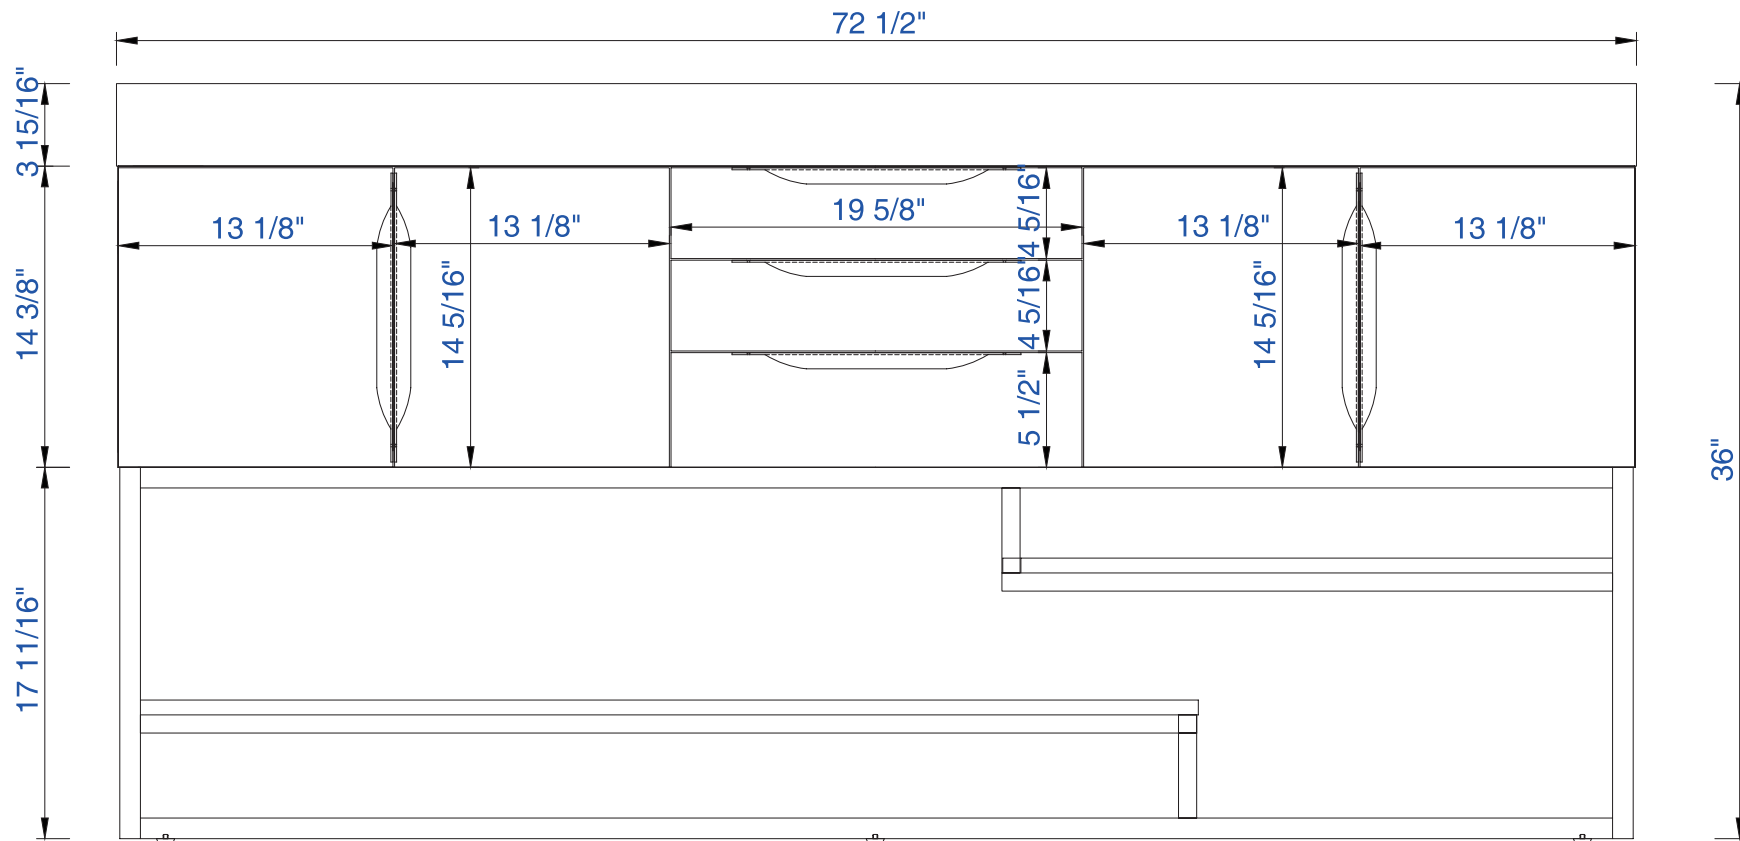

72"

Item Number:

- 388-V72-AGR-A
- 388-V72-CFO-A
- 388-V72-GW-A
- 388-V72-LTO-A

JAMES MARTIN

VANITIES™

Columbia 72" Cabinet

Diagrams with Dimensions
page 01 of 03

NOTE ONE: Countertop with integrated sink is shown on this cabinet

NOTE ONE: Countertop with integrated sink is shown on this cabinet

72"

Item Number:

- 388-V72-AGR-A
- 388-V72-CFO-A
- 388-V72-GW-A
- 388-V72-LTO-A

JAMES MARTIN

VANITIES™

Columbia 72" Cabinet

Diagrams with Dimensions
page 03 of 03

VANITIES™

Columbia 1829mm Cabinet

Diagrams with Dimensions
page 01 of 03

NOTE ONE: Countertop with integrated sink is shown on this cabinet
NOTE TWO: This vanity does not have a Backsplash

1829mm

Item Number:

1829mm

Item Number:

- 388-V72-AGR-A
- 388-V72-CFO-A
- 388-V72-GW-A
- 388-V72-LTO-A

JAMES MARTIN

VANITIES™

Columbia 1829mm Cabinet

Diagrams with Dimensions
page 03 of 03

NOTE ONE: Countertop with integrated sink is shown on this cabinet
NOTE TWO: This vanity does not have a Backsplash